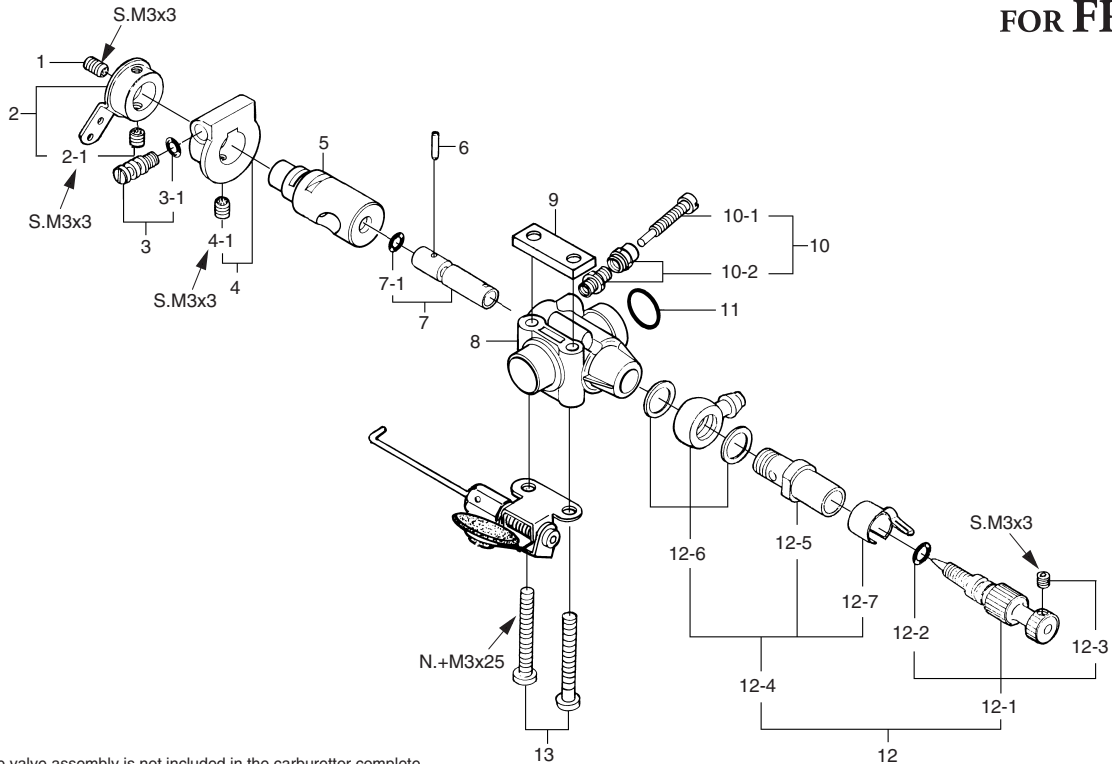

Note: The choke valve assembly is not included in the carburettor complete.

* Type of screw

C...Cap Screw M...Oval Fillister-Head Screw

F...Flat Head Screw N...Round Head Screw S...Set Screw

No.	Code No.	Description
1	26381501	Set-screw
2	22481400	Throttle Lever Assembly
2-1	26381501	Set-screw
3	46481320	Mixture Control Screw Assembly
3-1	22781800	"O" Ring (2pcs.)
4	46481330	Mixture Control Screw Holder Assembly
4-1	26381501	Set-screw
5	47081200	Carburetor Rotor
6	46281340	Mixture Control Valve Pin
7	46481310	Mixture Control Valve Assembly
7-1	22781800	"O" Ring (2pcs.)
8	47081100	Carburetor Body
9	47081140	Carburetor Spacer
10	26781619	Throttle Stop Screw Assembly
10-1	26681305	Throttle Stop Screw
10-2	26681803	Throttle Stop Screw Holder
11	45115000	Carburetor Rubber Gasket
12	46281900	Needle Valve Assembly
12-1	29081952	Needle Assembly
12-2	24981837	"O" Ring (2pcs.)
12-3	26381501	Set-screw
12-4	46181940	Needle Valve Holder Assembly
12-5	46181941	Needle Valve Holder
12-6	46181950	Fuel Inlet
12-7	26711305	Ratchet Spring
13	47081700	Carburetor Retaining Screw

O.S. GENUINE PARTS & ACCESSORIES

Code No.	Description
46210300	3/8"-M5 (L) Propeller Locknut Set For Truturn Spinner
72108000	Flexible Exhaust Pipe (1011A) (120mm)
72108010	Flexible Exhaust Pipe (1011B) (240mm)
47069000	Exhaust Collector Ring (Front installation)
47069010	Exhaust Collector Ring (Rear installation)
71531000	Non-Bubble Weight
72403050	Super Filter (L)
79870050	M5 Blind Nut (10pcs.)
55500004	M5 Lock Washer (10sets.)
79871020	M2.6x7 Cap Screw Set (10pcs.)
79871030	M2.6x10 Cap Screw Set (10pcs.)
79871060	M3.5x8 Cap Screw Set (10pcs.)
79871100	M3.5x20 Cap Screw Set (10pcs.)
71521000	Long Socket Wrench With Plug Grip