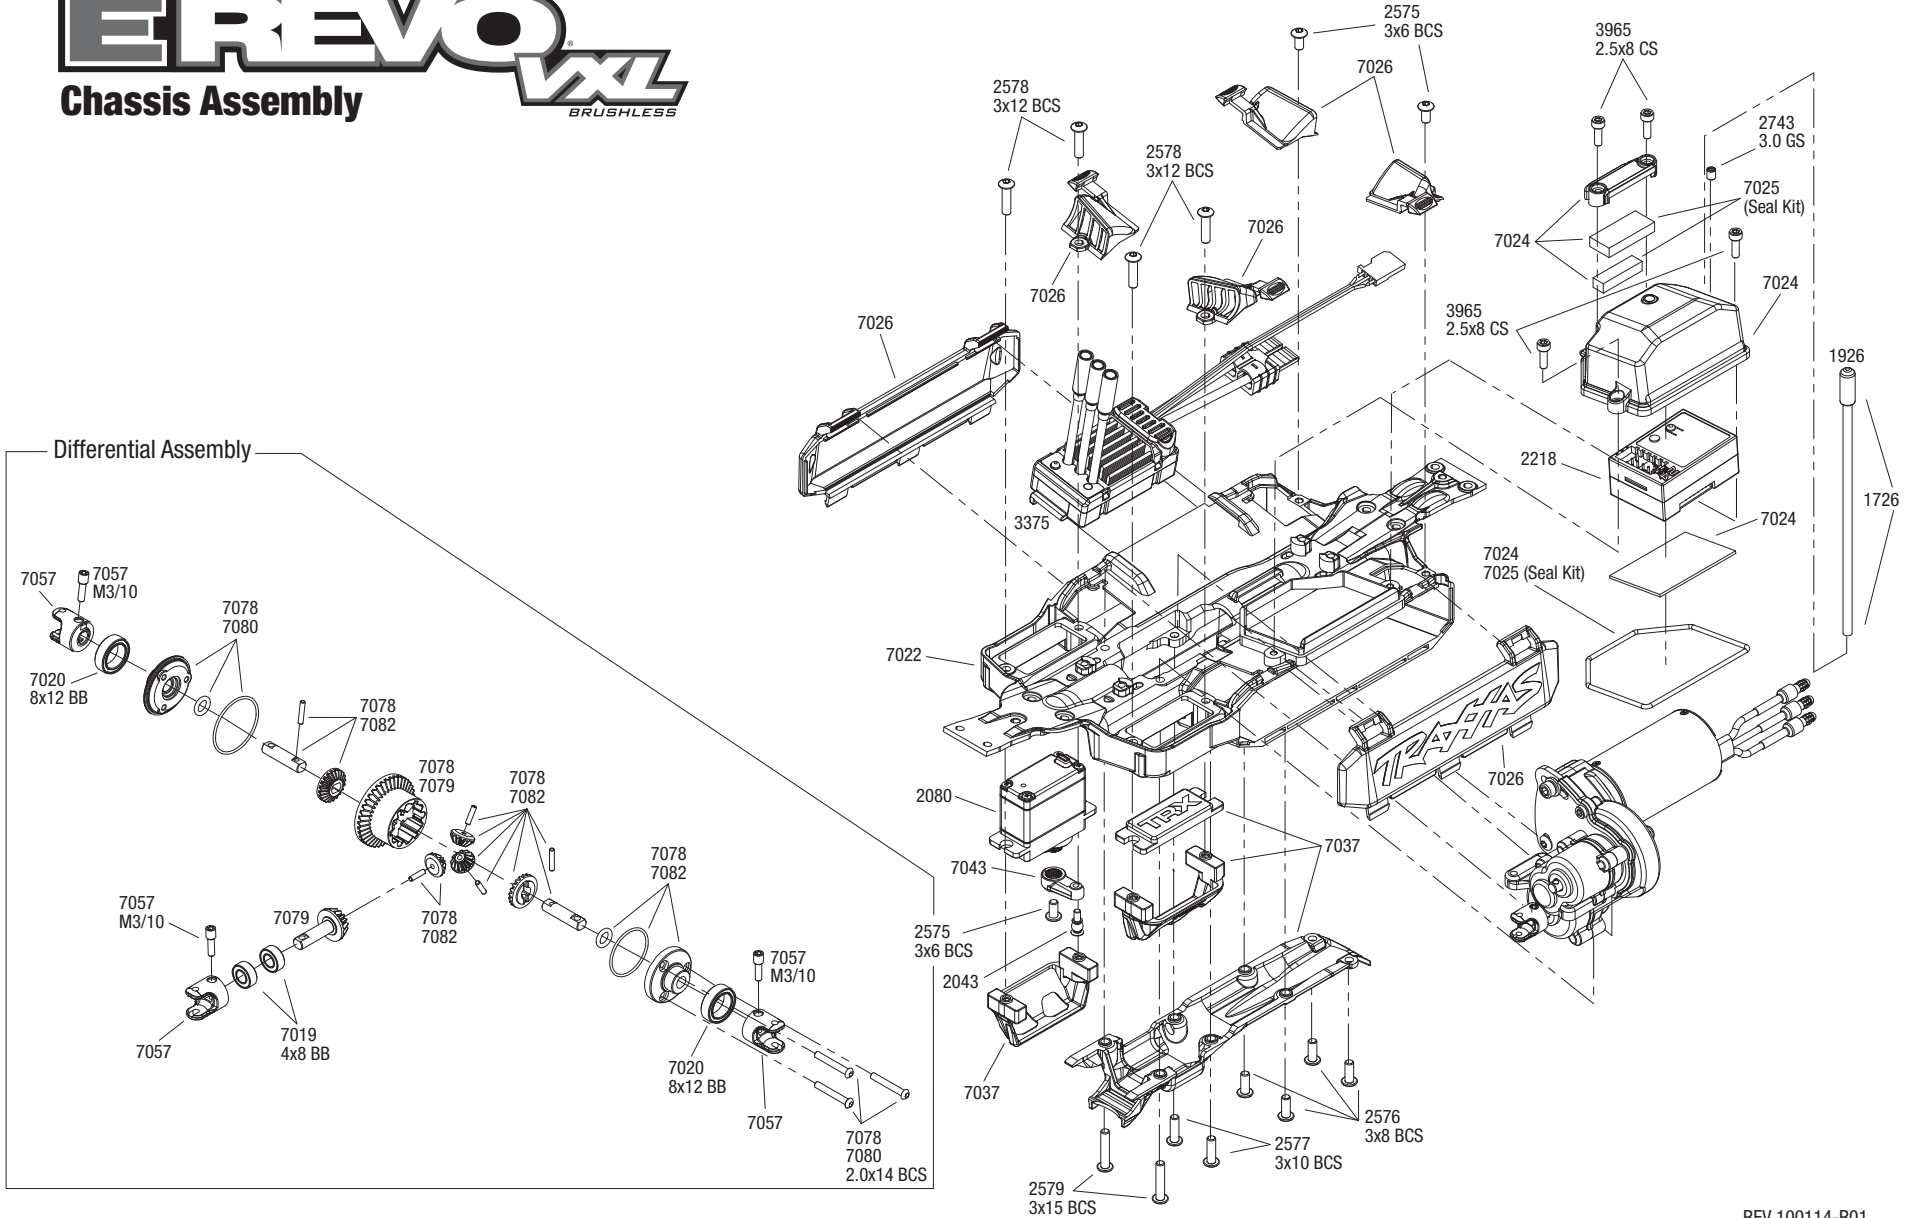

1/16 EREVO[™] VXL

Chassis Assembly

BRUSHLESS

See Parts List for a complete listing of optional accessories.

REV 100114-R01
 Specifications on this page are subject to change without notice.
 Every attempt has been made to ensure the accuracy of this drawing, however Traxxas cannot be held responsible for typographical or other errors.

1/16 EREVO^{XL} BRUSHLESS

Front Assembly

Specifications on this page are subject to change without notice. Some parts listed are optional accessories. Every attempt has been made to ensure the accuracy of this drawing, however Traxxas cannot be held responsible for typographical or other errors.

REV 100319-R01

1/16 Rear Assembly

EREVO^{XL}

BRUSHLESS

REV 100126-R01
 Specifications on this page are subject to change without notice.
 Every attempt has been made to ensure the accuracy of this drawing, however Traxxas cannot be held responsible for typographical or other errors. See Parts List for a complete listing of optional accessories.

1/16 Driveshaft Assembly
EREVO
VXL
 BRUSHLESS

REV 100127-R01
 Specifications on this page are subject to change without notice.
 Every attempt has been made to ensure the accuracy of this drawing, however Traxxas cannot
 be held responsible for typographical or other errors. See Parts List for a complete listing of optional accessories.