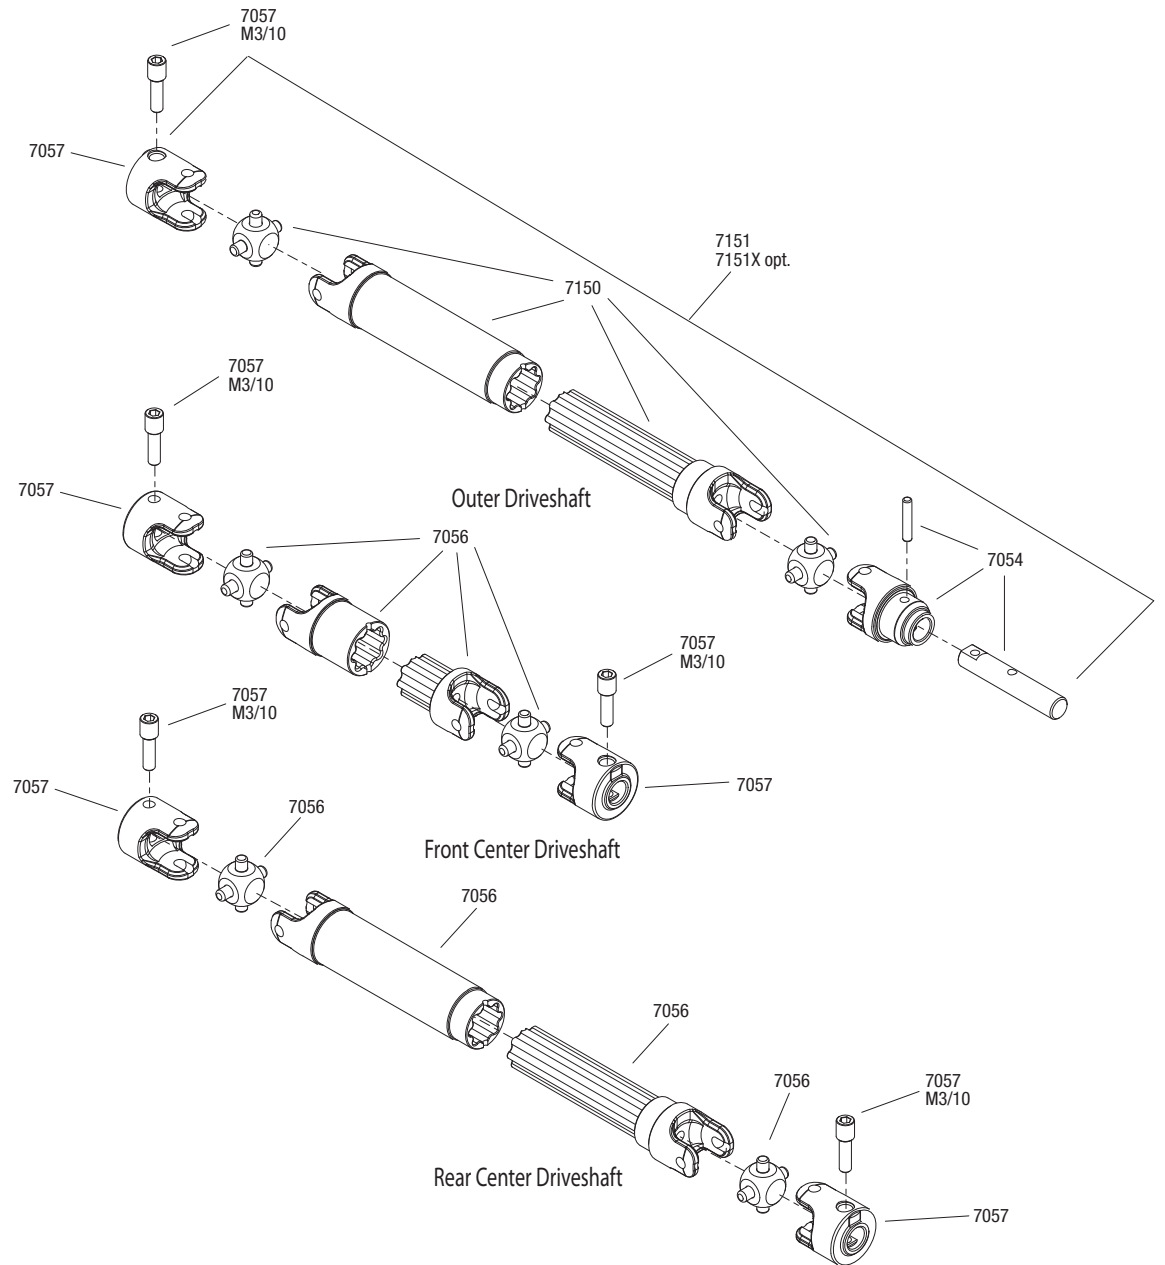

1/16 EREVO^{XL} BRUSHLESS

Front Assembly

Specifications on this page are subject to change without notice. Some parts listed are optional accessories. Every attempt has been made to ensure the accuracy of this drawing, however Traxxas cannot be held responsible for typographical or other errors.

REV 100319-R01

1/16 Rear Assembly

EREVO^{XL}

BRUSHLESS

REV 100126-R01
 Specifications on this page are subject to change without notice.
 Every attempt has been made to ensure the accuracy of this drawing, however Traxxas cannot be held responsible for typographical or other errors. See Parts List for a complete listing of optional accessories.

1/16 Driveshaft Assembly
EREVO
VXL
 BRUSHLESS

REV 100127-R01
 Specifications on this page are subject to change without notice.
 Every attempt has been made to ensure the accuracy of this drawing, however Traxxas cannot
 be held responsible for typographical or other errors. See Parts List for a complete listing of optional accessories.

1/16 Transmission Assembly
EREVO[®] VXL
 BRUSHLESS

REV 091216-R01
 Specifications on this page are subject to change without notice.
 Every attempt has been made to ensure the accuracy of this drawing, however Traxxas cannot be held responsible for typographical or other errors. See Parts List for a complete listing of optional accessories.