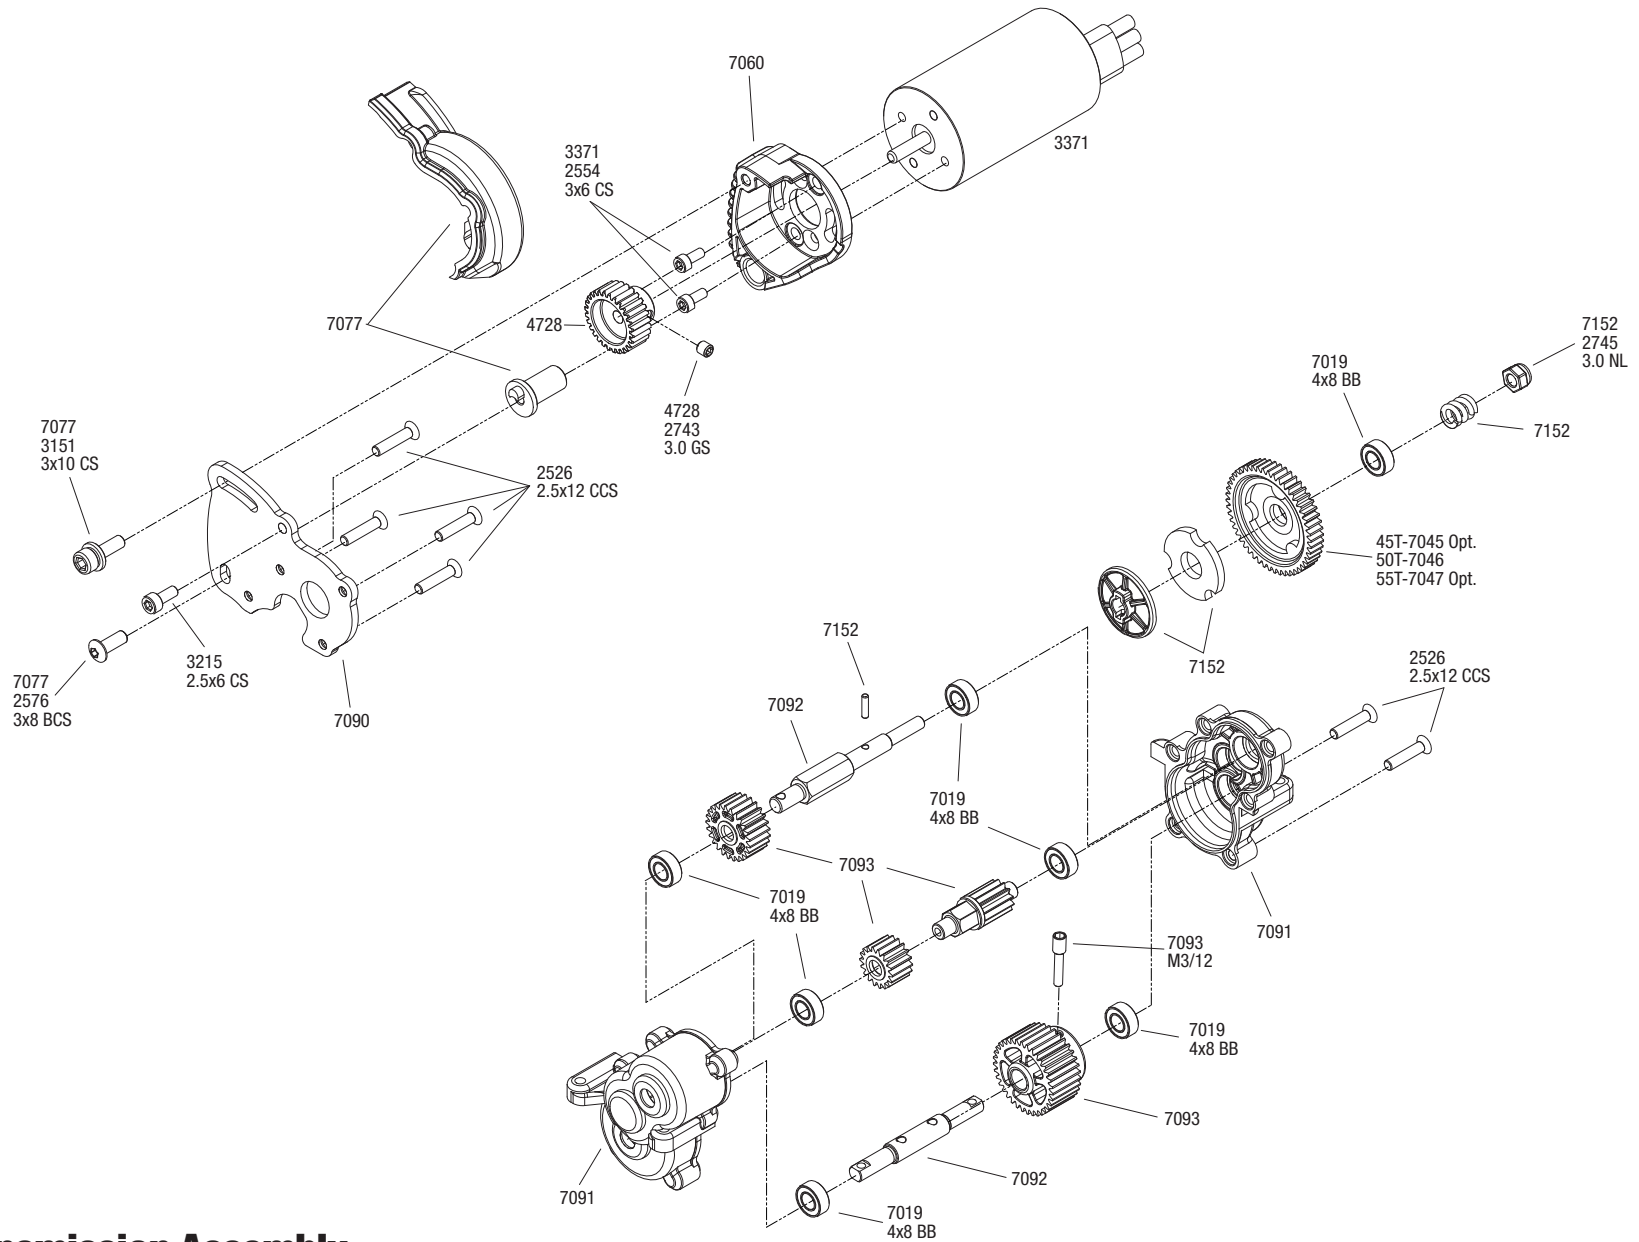

1/16 EREVO^{XL} BRUSHLESS

Front Assembly

Specifications on this page are subject to change without notice. Some parts listed are optional accessories. Every attempt has been made to ensure the accuracy of this drawing, however Traxxas cannot be held responsible for typographical or other errors.

REV 100319-R01

1/16 Rear Assembly

EREVO^{XL}

BRUSHLESS

REV 100126-R01
 Specifications on this page are subject to change without notice.
 Every attempt has been made to ensure the accuracy of this drawing, however Traxxas cannot be held responsible for typographical or other errors. See Parts List for a complete listing of optional accessories.

1/16 Driveshaft Assembly
EREVO
VXL
 BRUSHLESS

REV 100127-R01
 Specifications on this page are subject to change without notice.
 Every attempt has been made to ensure the accuracy of this drawing, however Traxxas cannot
 be held responsible for typographical or other errors. See Parts List for a complete listing of optional accessories.

1/16 Transmission Assembly
EREVO[®] VXL
 BRUSHLESS

REV 091216-R01
 Specifications on this page are subject to change without notice.
 Every attempt has been made to ensure the accuracy of this drawing, however Traxxas cannot be held responsible for typographical or other errors. See Parts List for a complete listing of optional accessories.