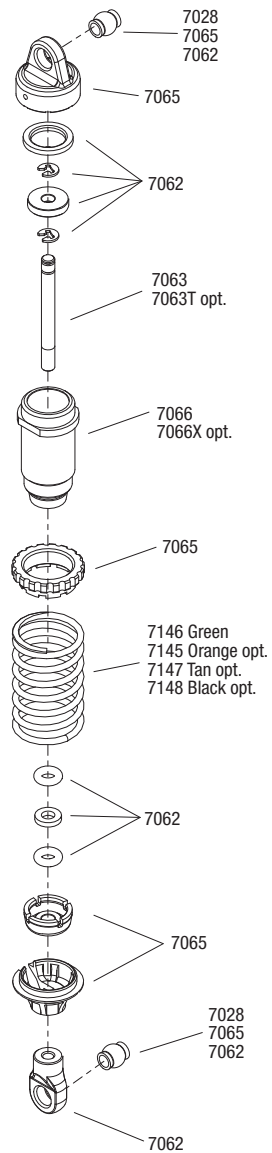

1/16 EREVO^{XL} BRUSHLESS

Front Assembly

Specifications on this page are subject to change without notice. Some parts listed are optional accessories. Every attempt has been made to ensure the accuracy of this drawing, however Traxxas cannot be held responsible for typographical or other errors.

REV 100319-R01

1/16 Rear Assembly

EREVO^{XL}

BRUSHLESS

REV 100126-R01
 Specifications on this page are subject to change without notice.
 Every attempt has been made to ensure the accuracy of this drawing, however Traxxas cannot be held responsible for typographical or other errors. See Parts List for a complete listing of optional accessories.

1/16 Driveshaft Assembly
EREVO
VXL
 BRUSHLESS

REV 100127-R01
 Specifications on this page are subject to change without notice.
 Every attempt has been made to ensure the accuracy of this drawing, however Traxxas cannot
 be held responsible for typographical or other errors. See Parts List for a complete listing of optional accessories.

1/16 Transmission Assembly
EREVO[®] VXL
 BRUSHLESS

REV 091216-R01
 Specifications on this page are subject to change without notice.
 Every attempt has been made to ensure the accuracy of this drawing, however Traxxas cannot be held responsible for typographical or other errors. See Parts List for a complete listing of optional accessories.