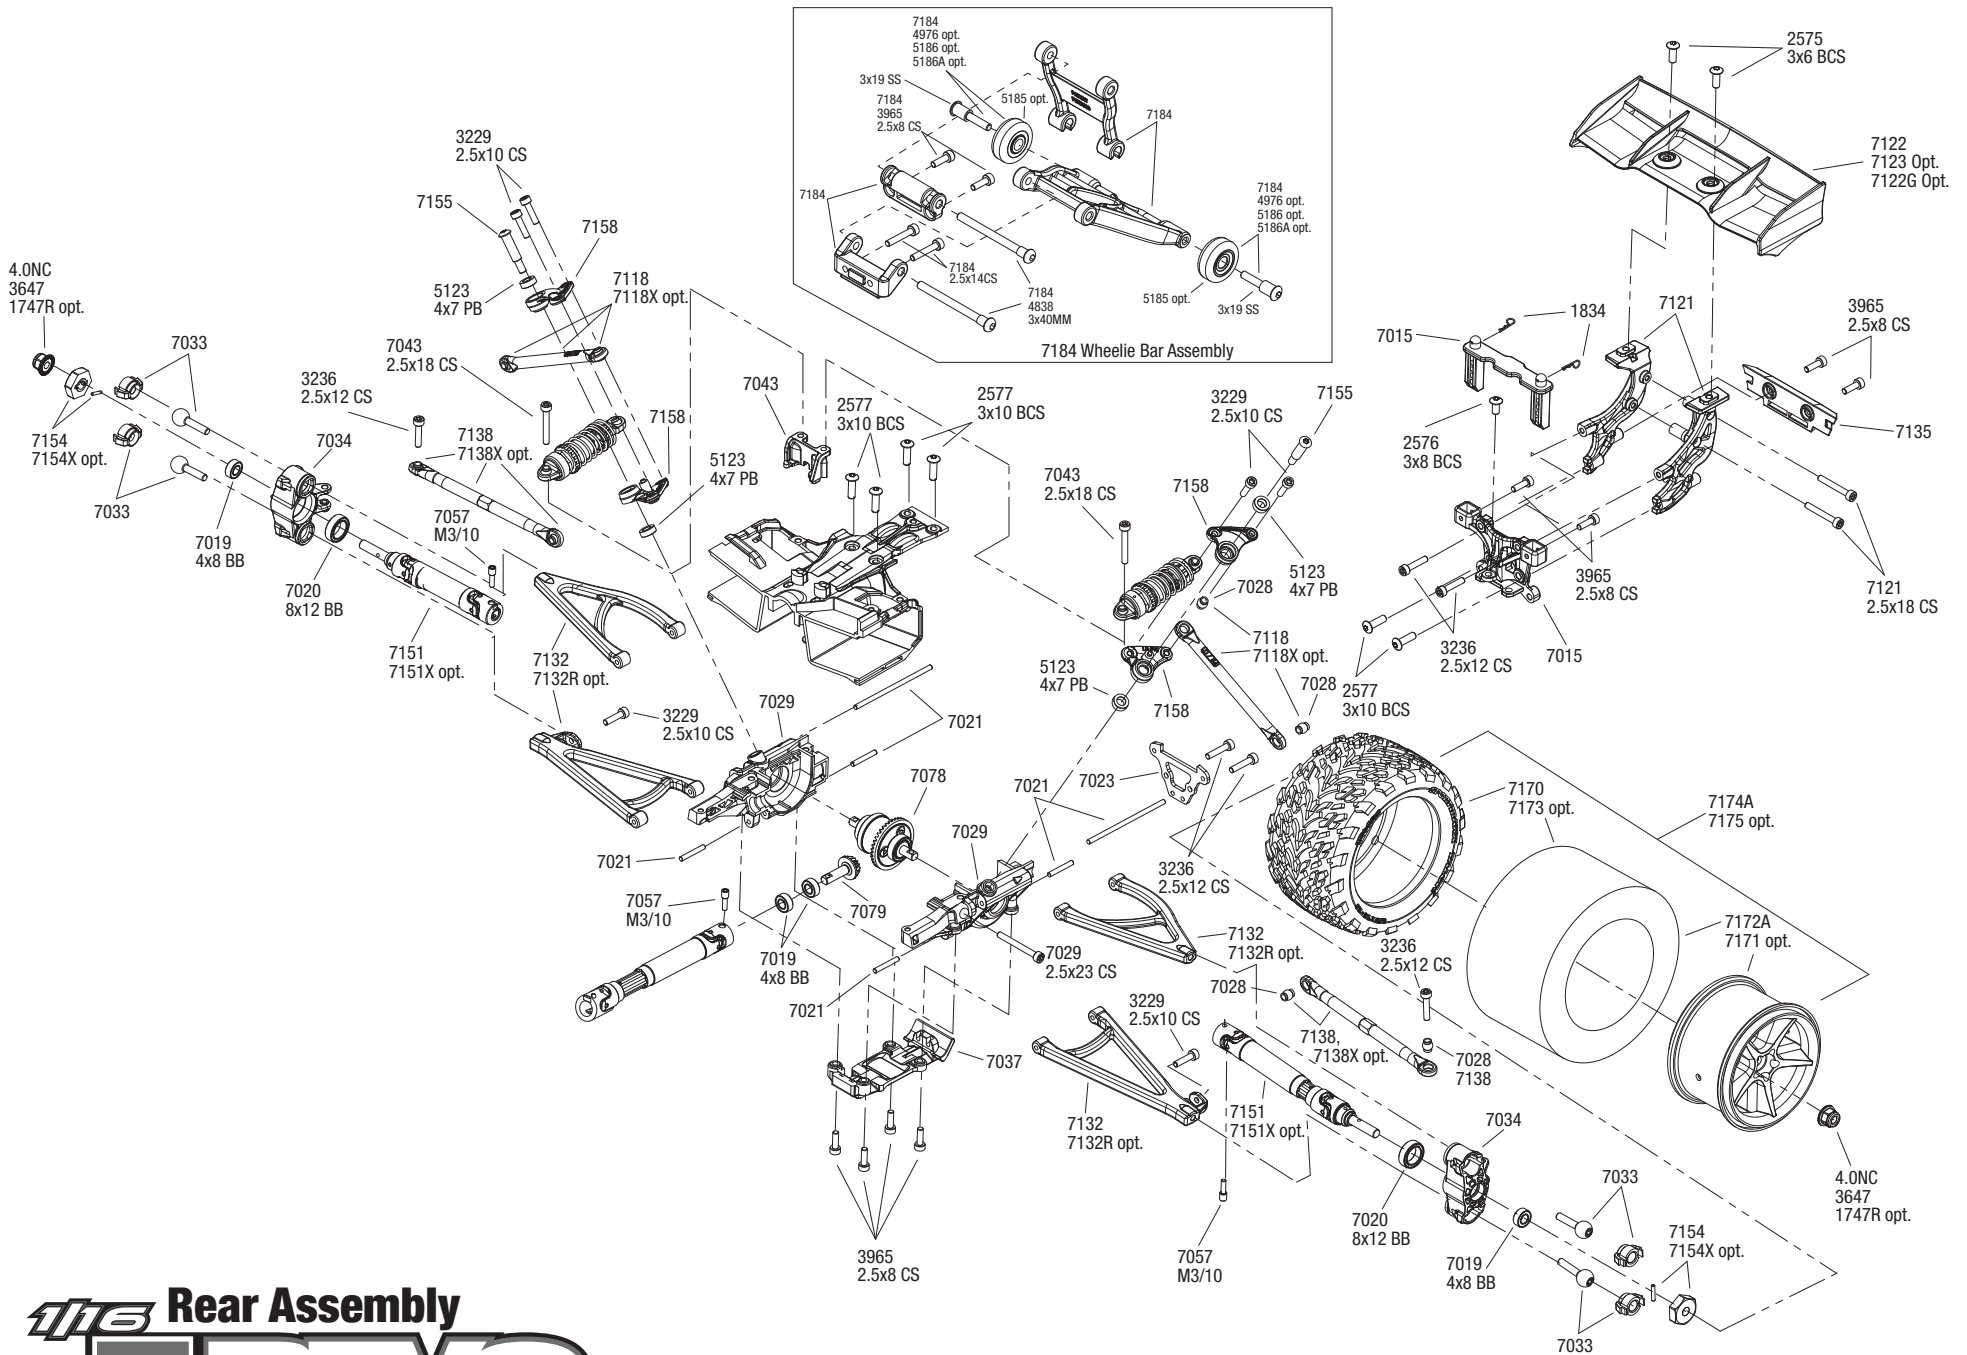

1/16 EREVO[™] VXL

Chassis Assembly

BRUSHLESS

See Parts List for a complete listing of optional accessories.

REV 100114-R01
 Specifications on this page are subject to change without notice.
 Every attempt has been made to ensure the accuracy of this drawing, however Traxxas cannot be held responsible for typographical or other errors.

1/16 EREVO^{XL} BRUSHLESS

Front Assembly

Specifications on this page are subject to change without notice. Some parts listed are optional accessories. Every attempt has been made to ensure the accuracy of this drawing, however Traxxas cannot be held responsible for typographical or other errors.

REV 100319-R01

1/16 Rear Assembly

EREVO^{XL}

BRUSHLESS

REV 100126-R01
 Specifications on this page are subject to change without notice.
 Every attempt has been made to ensure the accuracy of this drawing, however Traxxas cannot be held responsible for typographical or other errors. See Parts List for a complete listing of optional accessories.

1/16 Driveshaft Assembly
EREVO
VXL
 BRUSHLESS

REV 100127-R01
 Specifications on this page are subject to change without notice.
 Every attempt has been made to ensure the accuracy of this drawing, however Traxxas cannot
 be held responsible for typographical or other errors. See Parts List for a complete listing of optional accessories.