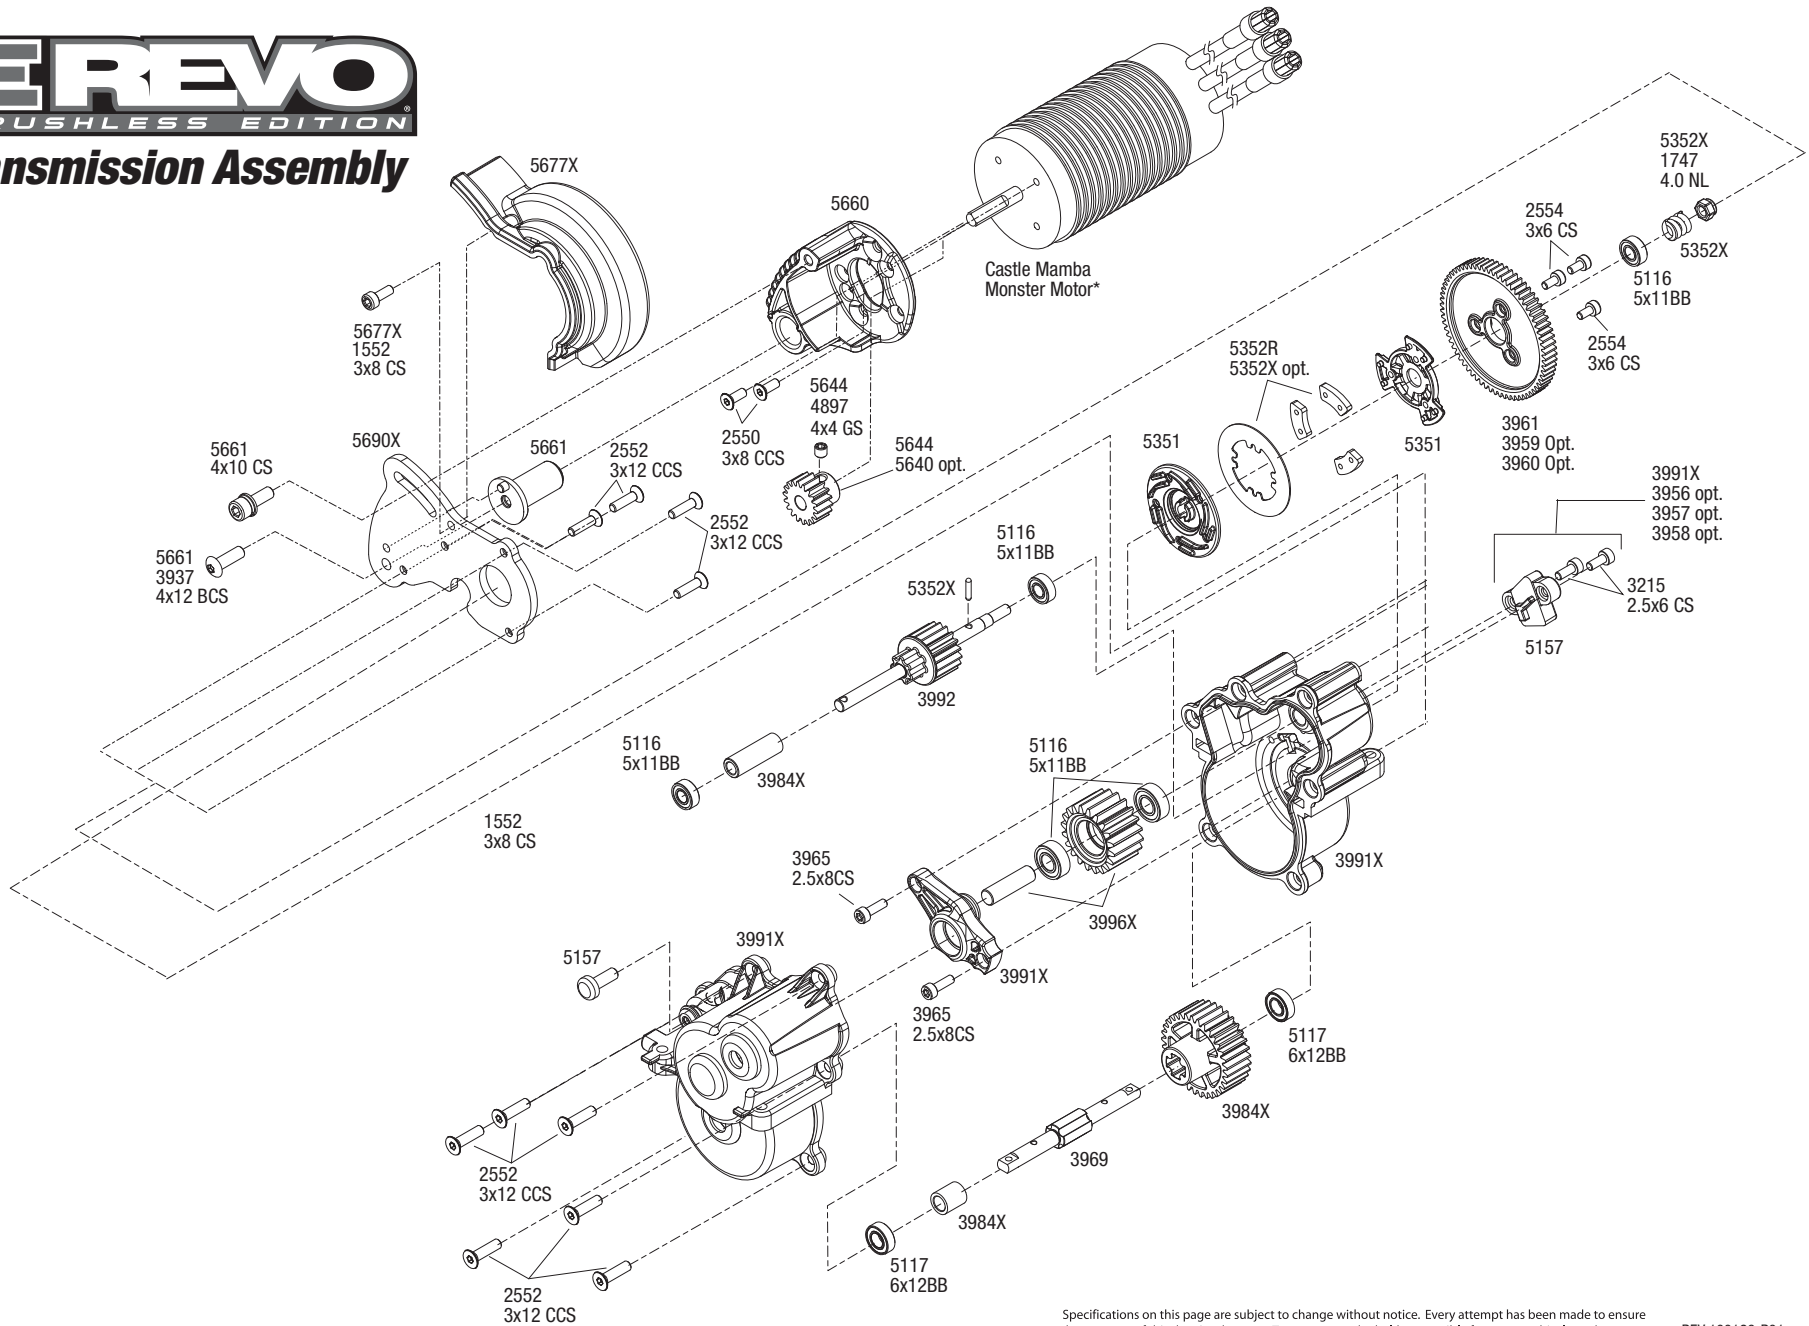

EREVO

BRUSHLESS EDITION

Transmission Assembly

REV 100126-R01