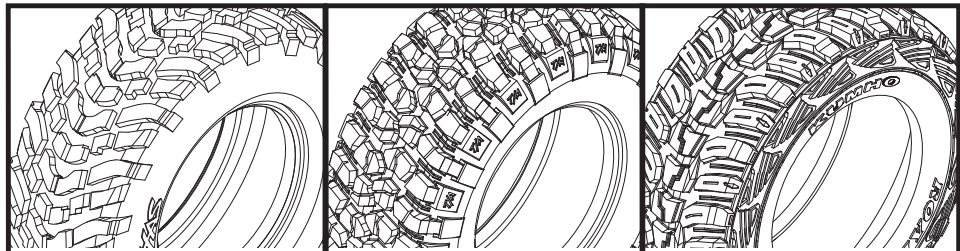

Wheel and Tire Chart

**Traxxas SCT Tires
with Foam Inserts**

**BF Goodrich® Mud Terrain™ T/A®
Tires with Foam Inserts**

**Kumho Road Venture MT tires
with Foam Inserts**

5871	<i>S1 Ultra-Soft Racing Compound 5871R</i>	6871	<i>S1 Ultra-Soft Racing Compound 6871R</i>	6870	<i>S1 Ultra-Soft Racing Compound 6870R</i>
-------------	--	-------------	--	-------------	--