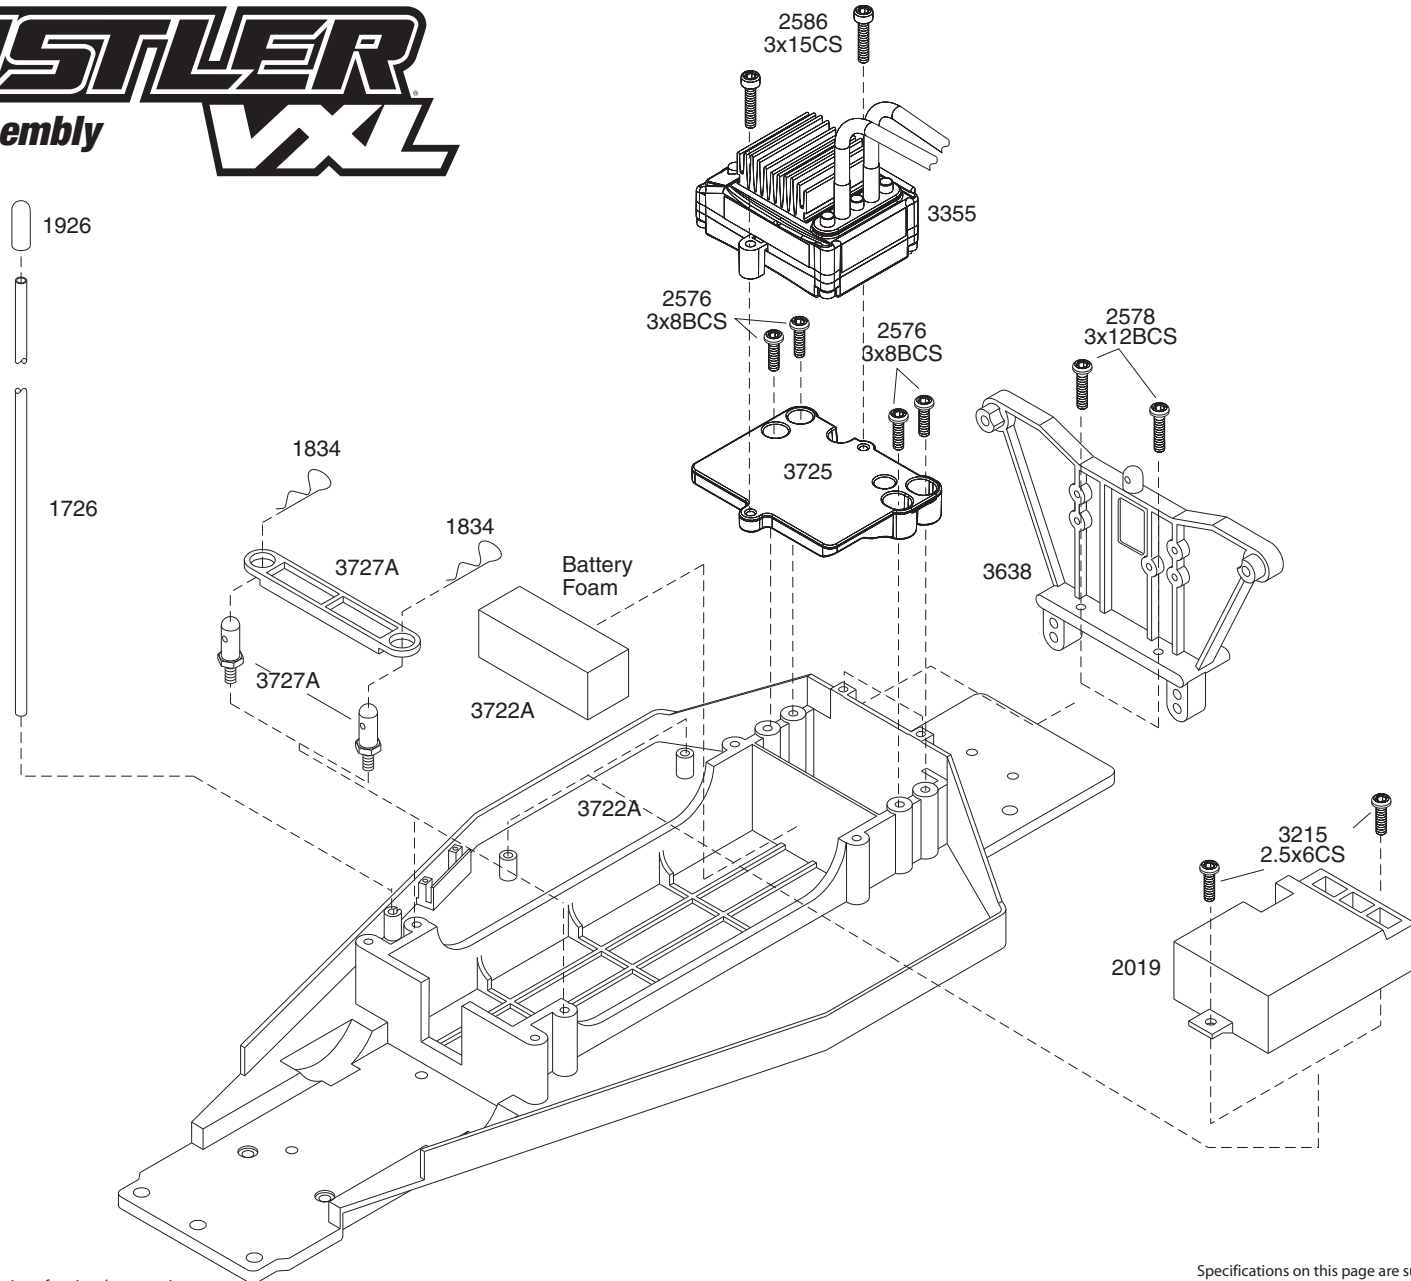

RUSTLER

Chassis Assembly

VXL

See Parts List for a complete listing of optional accessories.

REV 070605
 Specifications on this page are subject to change without notice.
 Every attempt has been made to ensure the accuracy of this drawing, however Traxxas cannot be held responsible for typographical or other errors.