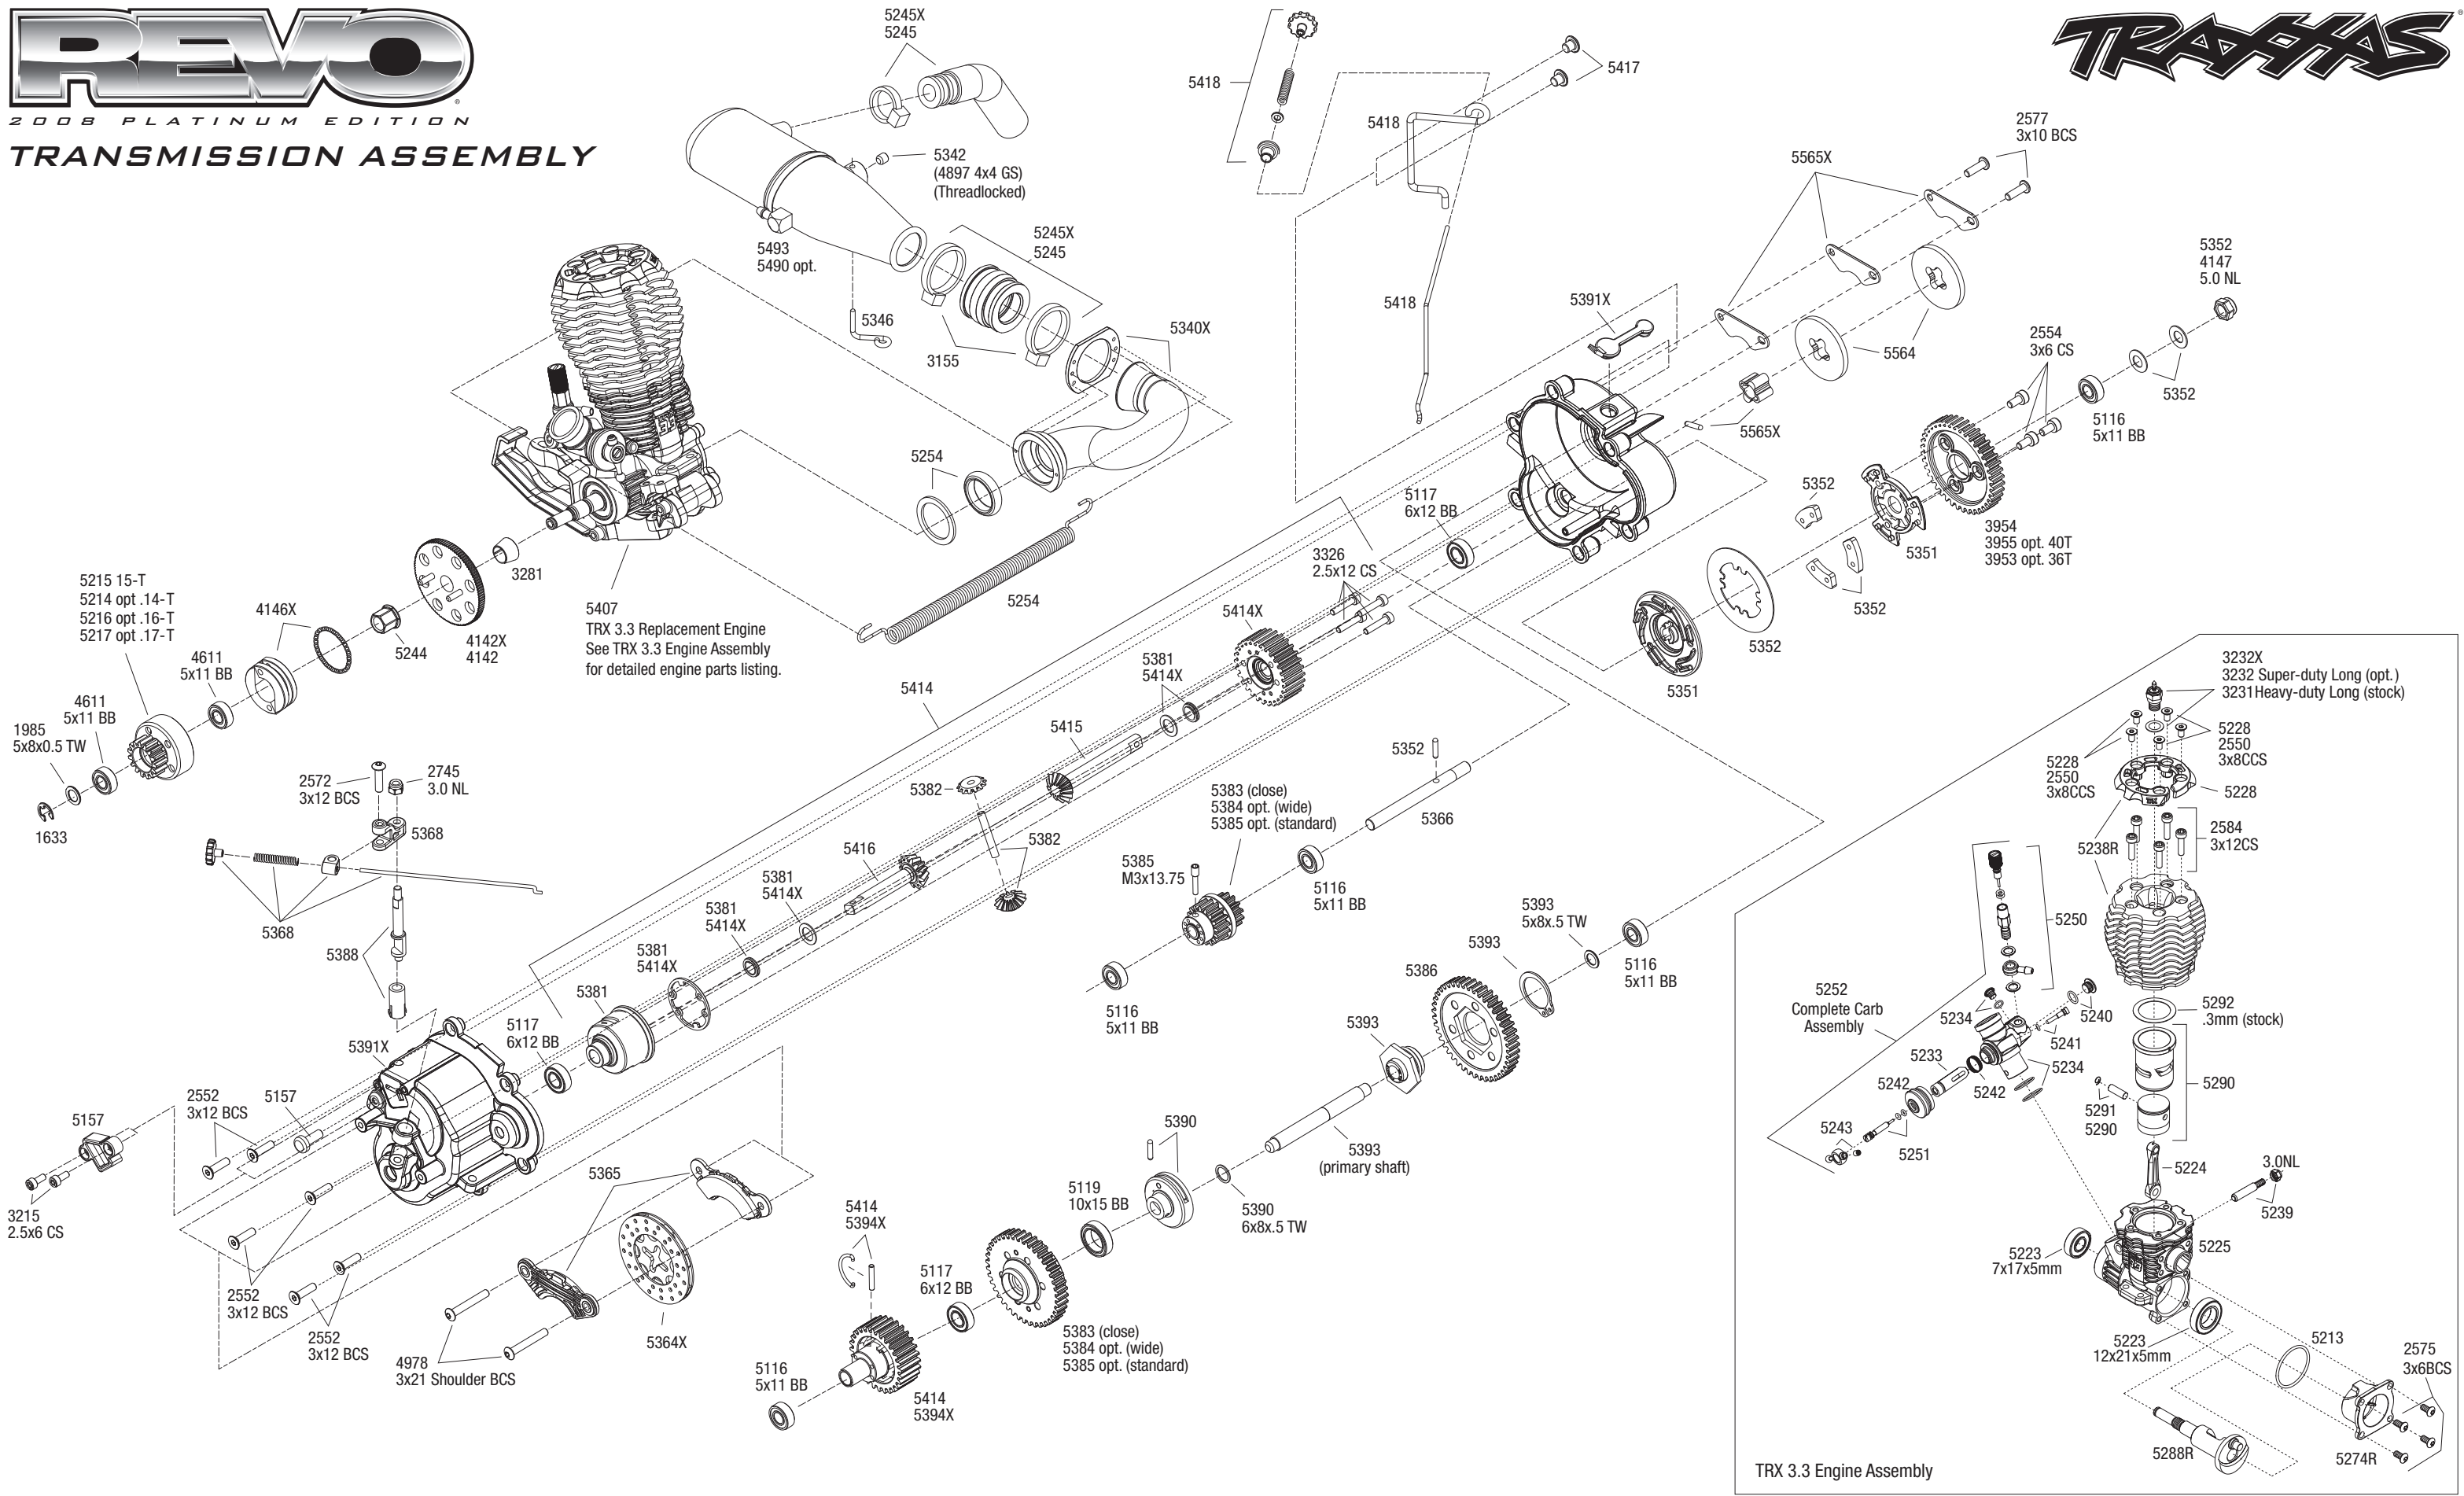

TRANSMISSION ASSEMBLY

5407
TRX 3.3 Replacement Engine
See TRX 3.3 Engine Assembly
for detailed engine parts listing.

TRX 3.3 Engine Assembly