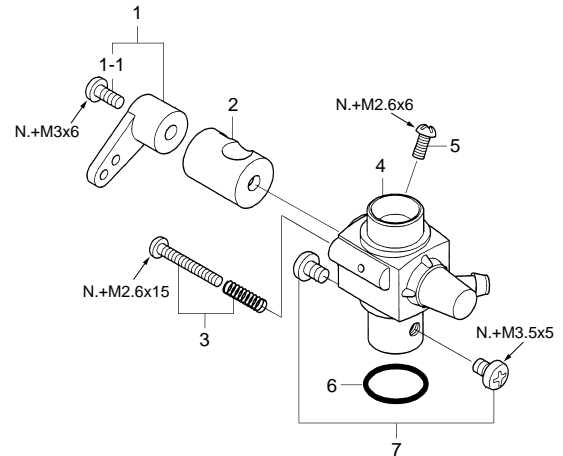

MAX-46LA
(13390)

MAX-46LA (Silver)
(13393)

TYPE 40D
(24081000)

* Type of screw

C...Cap Screw M...Oval Fillister-Head Screw

F...Flat Head Screw N...Round Head Screw S...Set Screw

No.	Code No.	Description
1	24004100	Cylinder Head (Midnight Blue)
	24004110	Cylinder Head (Silver)
2	24003100	Cylinder & Piston Assembly
3	45806000	Piston Pin
4	24005000	Connecting Rod
5	24081000	Carburetor Complete (40D)
6	23210007	Propeller Nut
7	24009000	Propeller Washer
8	24008000	Drive Hub
9	22020001	Thrust Washer
10	24001100	Crankcase (Midnight Blue)
	24001110	Crankcase (Silver)
11	23302000	Crankshaft
12	24014100	Gasket Set
13	24007110	Cover Plate
14	26582900	Needle Valve Assembly
14-1	24081970	Needle Assembly
14-2	24981837	"O" Ring (2pcs.)
14-3	26381501	Set Screw
14-4	26711305	Ratchet Spring
14-5	26582910	Needle Valve Body
14-6	26582920	Needle Valve Body Retaining Screw
15	24007120	Needle Valve Assembly Bracket
16	24013000	Screw Set
	71605300	Glow Plug A3
	23325020	E-3030 Silencer Assembly
	22681957	Exhaust Pressure Nipple
	23325320	Assembly Screw
	23325400	Retaining Screw (N.+M3x30 2pcs.)

No.	Code No.	Description
1	21281410	Throttle Lever Assembly
1-1	22081313	Throttle Lever Retaining Screw
2	24081200	Carburetor Rotor
3	24081600	Air-bleed Screw
4	24081100	Carburetor Body
5	24081300	Throttle Stop Screw
6	22615000	Carburetor Rubber Gasket
7	23081706	Carburetor Retaining Screw

O.S. GENUINE PARTS & ACCESSORIES

Code No.	Description
71906200	Radial Motor Mount
23024009	1/4"-28 (L) Spinner Nut
72200080	Needle Valve Extension Cable Set
73101000	Long Propeller Nut Set
73101020	1/4"-M5 Propeller Nut Set For 2C Spinner
23325060	LA Series Colored Silencer E-3030 Blue
23325030	E-3030S Super Silencer
23325100	Silencer Extension Adaptor (Width 17.5mm)
71531000	Non-Bubble Weight
72403050	Super Filter (L)
79870040	M4 Blind Nut (10pcs.)
55500003	M4 Lock Washer (10sets.)
71521000	Long Socket Wrench With Plug Grip