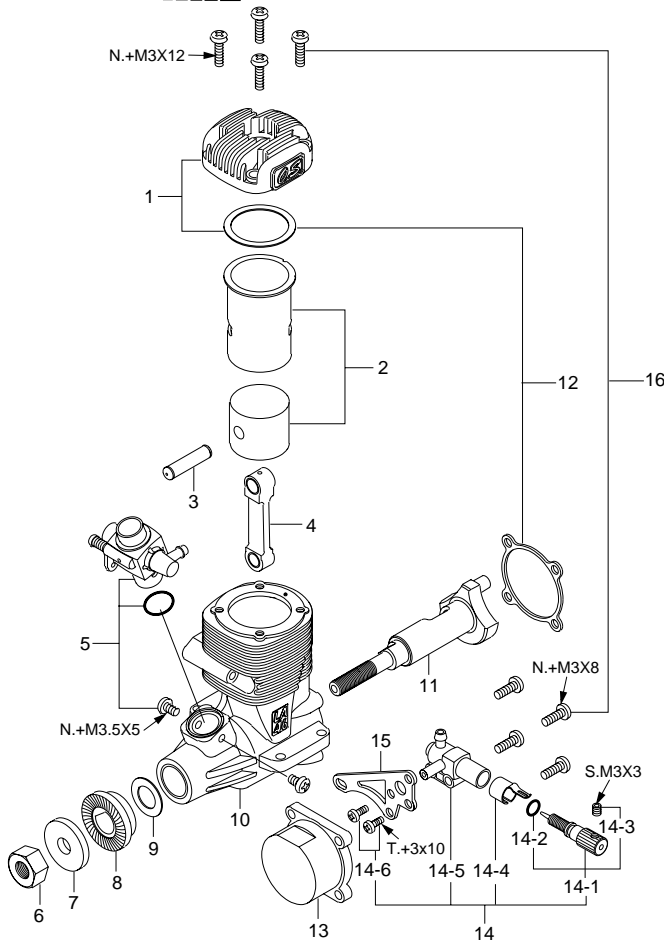

MAX-46LA
(13390)

MAX-46LA (Silver)
(13393)

TYPE 40D
(24081000)

* Type of screw

C...Cap Screw M...Oval Fillister-Head Screw

F...Flat Head Screw N...Round Head Screw S...Set Screw

No.	Code No.	Description
1	24004100	Cylinder Head (Midnight Blue)
	24004110	Cylinder Head (Silver)
2	24003100	Cylinder & Piston Assembly
3	45806000	Piston Pin
4	24005000	Connecting Rod
5	24081000	Carburetor Complete (40D)
6	23210007	Propeller Nut
7	24009000	Propeller Washer
8	24008000	Drive Hub
9	22020001	Thrust Washer
10	24001100	Crankcase (Midnight Blue)
	24001110	Crankcase (Silver)
11	23302000	Crankshaft
12	24014100	Gasket Set
13	24007110	Cover Plate
14	26582900	Needle Valve Assembly
14-1	24081970	Needle Assembly
14-2	24981837	"O" Ring (2pcs.)
14-3	26381501	Set Screw
14-4	26711305	Ratchet Spring
14-5	26582910	Needle Valve Body
14-6	26582920	Needle Valve Body Retaining Screw
15	24007120	Needle Valve Assembly Bracket
16	24013000	Screw Set
	71605300	Glow Plug A3
	23325020	E-3030 Silencer Assembly
	22681957	Exhaust Pressure Nipple
	23325320	Assembly Screw
	23325400	Retaining Screw (N.+M3x30 2pcs.)

No.	Code No.	Description
1	21281410	Throttle Lever Assembly
1-1	22081313	Throttle Lever Retaining Screw
2	24081200	Carburetor Rotor
3	24081600	Air-bleed Screw
4	24081100	Carburetor Body
5	24081300	Throttle Stop Screw
6	22615000	Carburetor Rubber Gasket
7	23081706	Carburetor Retaining Screw

O.S. GENUINE PARTS & ACCESSORIES

Code No.	Description
71906200	Radial Motor Mount
23024009	1/4"-28 (L) Spinner Nut
72200080	Needle Valve Extension Cable Set
73101000	Long Propeller Nut Set
73101020	1/4"-M5 Propeller Nut Set For 2C Spinner
23325060	LA Series Colored Silencer E-3030 Blue
23325030	E-3030S Super Silencer
23325100	Silencer Extension Adaptor (Width 17.5mm)
71531000	Non-Bubble Weight
72403050	Super Filter (L)
79870040	M4 Blind Nut (10pcs.)
55500003	M4 Lock Washer (10sets.)
71521000	Long Socket Wrench With Plug Grip